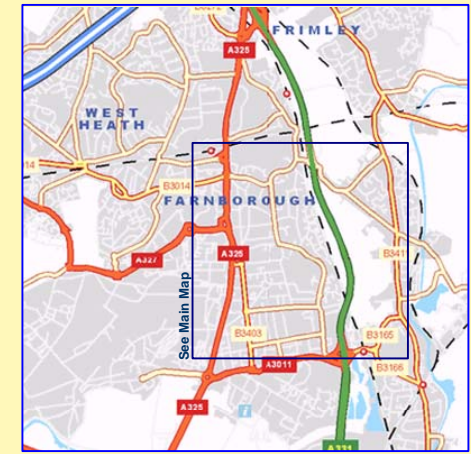

To Camberley (M3)

To Camberley (M3)

To Mytchett

To Cove

To Fleet

To Ash Vale

To Ash Vale

Farnborough North Station

DERA

To Aldershot

To Aldershot

To Aldershot

GATEHOUSE

PARTNERSHIP LIMITED

32, Ashdown Avenue
Farnborough
Hampshire
GU14 7DR

01252 540497