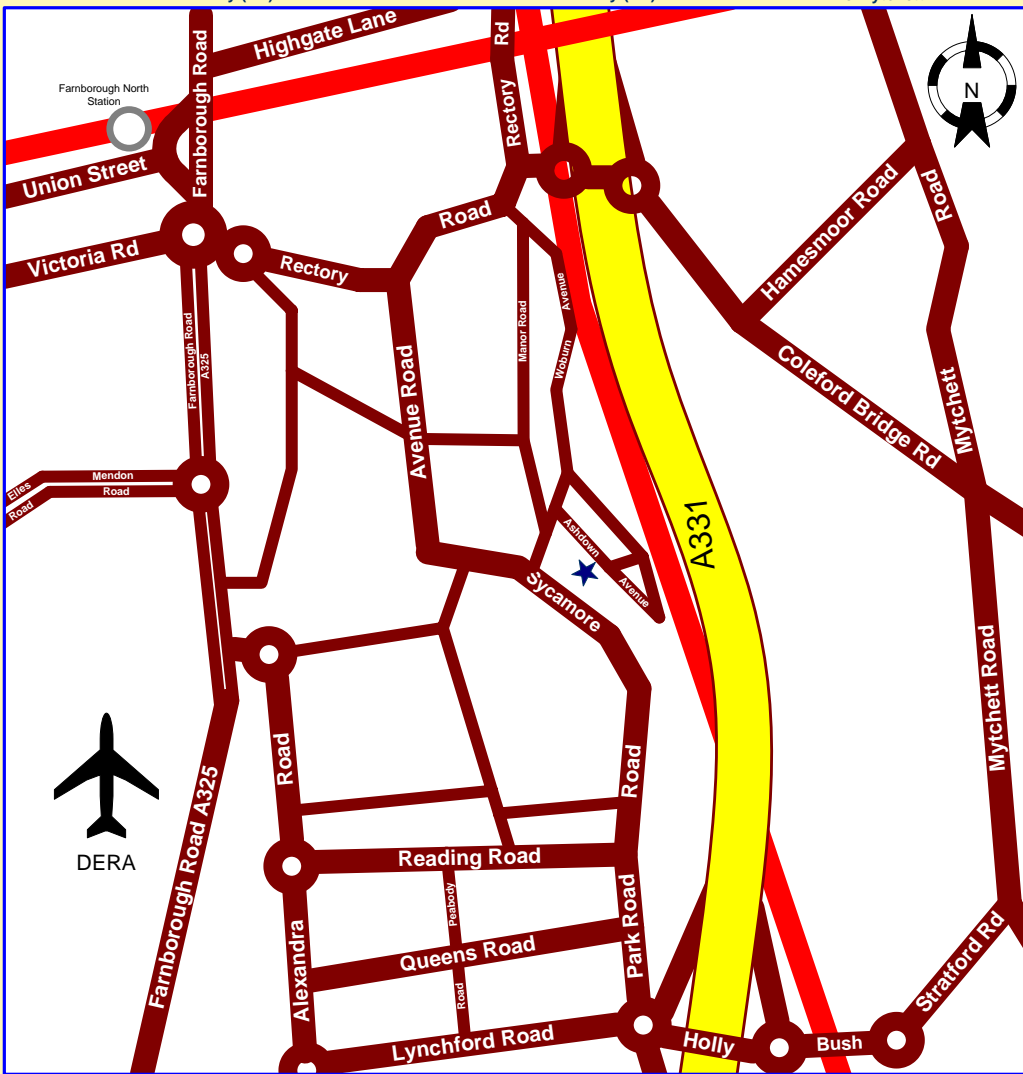

To Camberley (M3)

To Camberley (M3)

To Mytchett

To Cove

To Fleet

To Ash Vale

To Ash Vale

Farnborough North Station

DERA

To Aldershot

To Aldershot

To Aldershot